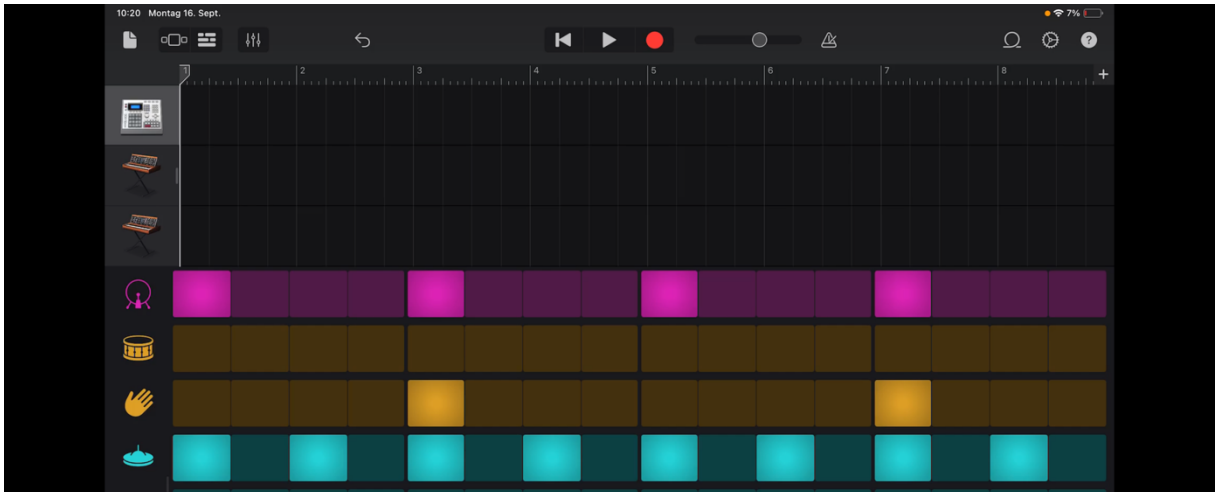

Ghostbusters Garage Band Anleitung

Modern 808 Drum Machine

Bass: Classic Synth Bass

1	+	2	+	3	+	4	+
C	C	E	G	Bb	⏸	A	⏸

Akkorde: Eighties Synth Chords

1	2	3	4
⏸	⏸	Bb	F/A

Melodie: Fifties Sci Fi Synth

1	+	2	+	3	+	4	+
⏸	C	E	C	D	Bb	⏸	⏸